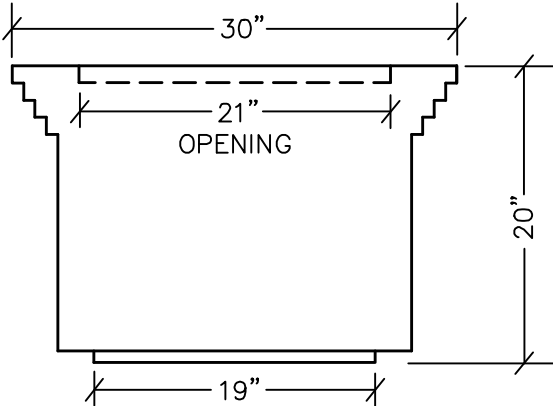

APOLLO PLANTER
MODEL NUMBER 1A-3020

TOP VIEW

SIDE VIEW